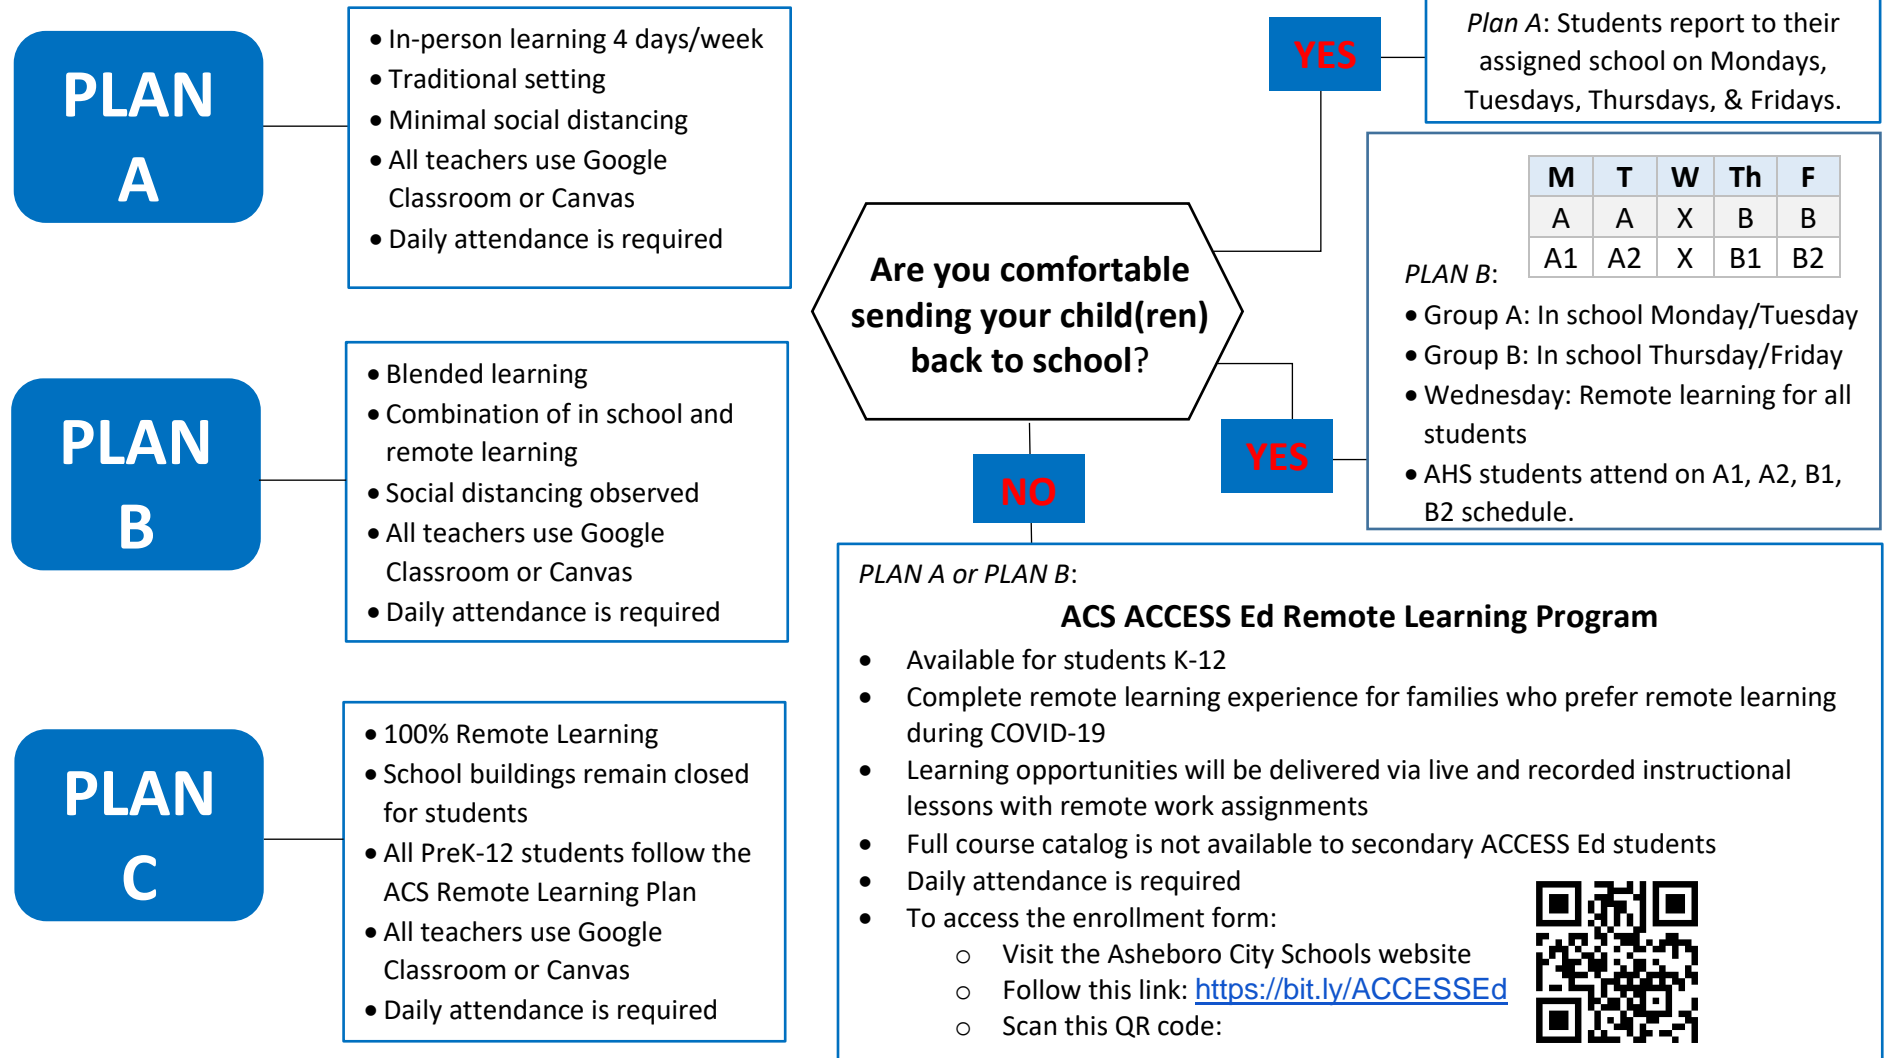

Instructional Plan for Re-entering School 2020-2021

ACS Instructional Plan may be subject to change in response to guidance by the Governor or NCDPI. ACS will follow all safety guidelines provided by public health agencies, including the CDC.